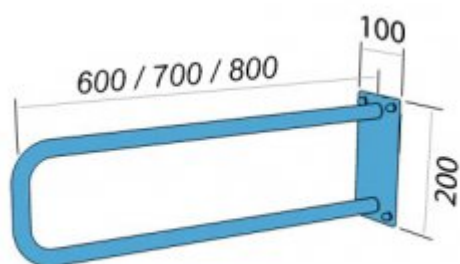

## Fixed arched railing 70cm UR7S-9005

- Screw covers
- Mounting kit included
- Silicone pads to eliminate unevenness
- Easy to clean

Material	Carbon steel
Finish	Black
Type of coating	Polyester paint
Coating thickness	120 $\mu$
Handrail type	Fixed, arched, wall
Handrail length	700 mm
Tube diameter	$\varnothing$ 25 mm
The wall thickness	1,5 mm
Maximum load	180 kg
Hole diameter	$\varnothing$ 6,5 mm
Number of fixing holes	4
Includes	6x60 mm screws, 10x60 mm plugs

Handrail for disabled people, arched, fixed, 700 mm long, general-purpose, made of 25 mm diameter carbon steel tube, black powder coated. We use this type of handrail in the washbasin, shower, and toilet area.