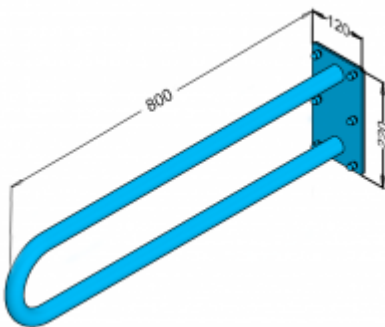

Fixed arch railing 80cm 32-UR8s

- Screw covers
- Mounting kit included
- Silicone pads to eliminate unevenness
- Easy to clean

Material	Carbon steel
Finish	Powder coated in white
Type of coating	Polyester paint
Coating thickness	120 μ
Handrail type	Fixed, arched, wall
Handrail length	800 mm
Tube diameter	Ø 32mm
The wall thickness	1,5 mm
Maximum load	180 kg
Hole diameter	Ø 6,5 mm
Number of fixing holes	6
Includes	3.5x60 mm 6x60 mm screws, 10x60 mm plugs, 10x60 mm plugs

Handrail for disabled people, arched, fixed, 800 mm long, general-purpose, made of 32 mm diameter carbon steel tube, white powder coated. We use this type of handrail in the washbasin, shower, and toilet area.