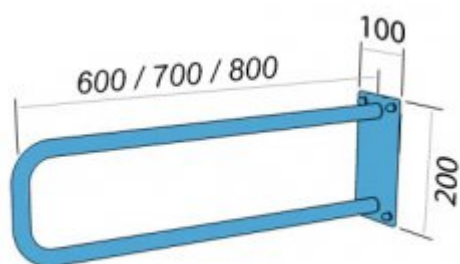

## Fixed arched railing 80cm UR8S-9005

- Screw covers
- Mounting kit included
- Silicone pads to eliminate unevenness
- Easy to clean

Material	Carbon steel
Finish	Black
Type of coating	Polyester paint
Coating thickness	120 μ
Handrail type	Fixed, arched, wall
Handrail length	800 mm
Tube diameter	Ø 25 mm
The wall thickness	1,5 mm
Maximum load	180 kg
Hole diameter	Ø 6,5 mm
Number of fixing holes	4
Includes	6x60 mm screws, 10x60 mm plugs

Handrail for disabled people, arched, fixed, 700 mm long, general-purpose, made of 25 mm diameter carbon steel tube, black powder coated. We use this type of handrail in the washbasin, shower, and toilet area.