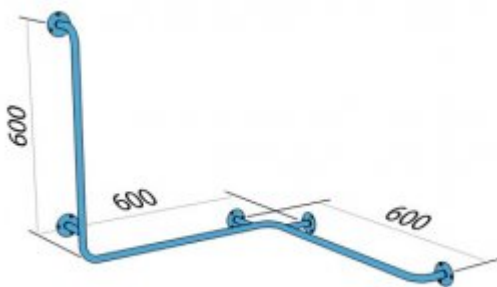

Bathtub and shower rail right 60/60 / 60cm UPPP

- Mounting kit included
- Silicone pads to eliminate unevenness
- Easy to clean

Material	Carbon steel
Finish	Powder coated in white
Type of coating	Polyester paint
Coating thickness	120 μ
Handrail type	Left hand shower
Handrail length	600x600x600 mm
Tube diameter	\varnothing 25 mm
The wall thickness	1,5 mm
Maximum load	120 kg
Hole diameter	\varnothing 6,5 mm
Number of fixing holes	15
Includes	3.5x60 mm screws, 10x60 mm plugs

Right handrail for the bathtub left-hand shower mounted to the wall 600x600x600 mm long, made of carbon steel tube with a diameter of 25 mm powder coated white. We use this type of handrail in the bathtub and shower area.