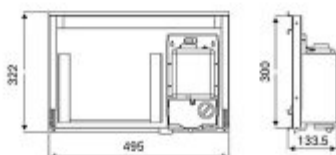

Recess set with automatic soap dispenser C7011

- eye-catching design
- large capacity
- classic shapes
- vandal resistant construction
- plastic soap container
- does not require expensive soap cartridges
- dosing precision

| | |
|------------|------------------------------|
| Housing | Stainless steel, 1.2mm thick |
| Finishing | Matt |
| Design | Matt finish |
| Material | AISI 304 |
| Dimensions | 495 x 322 x 110 mm |
| Assembly | Behind the mirror or wall |
| Capacity | 1L of soap, 300/400 towels |
| Includes | Mounting kit included |

Recess set for installation behind the mirror or wall. Equipped with an automatic soap dispenser with a capacity of 1200 ML and a paper towel dispenser ZZ with a capacity of 300/400 paper towels. The casing is made of matt stainless steel.