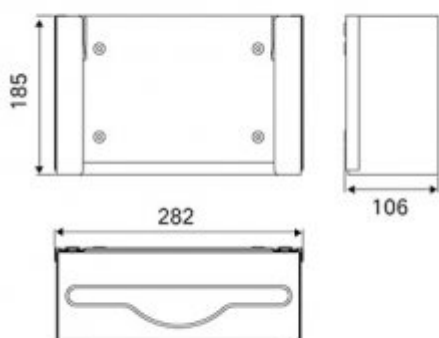

Recess towel rail C7111

- eye-catching design
- classic shapes
- vandal resistant construction
- ground edges
- standard paper towels fit

Housing	Stainless steel
Finishing	Matt
Design	Vandal-proof execution
Material	AISI 304
Lock	Key
Dimensions	282 x 185 x 106 mm
Window	Tak
Capacity	200/300 towels
Includes	Mounting kit included, key included

Recess paper towel dispenser made of matt stainless steel. Designed for built-in behind a mirror or wall. The capacity of the tray is about 300-400 ZZ folded towels.