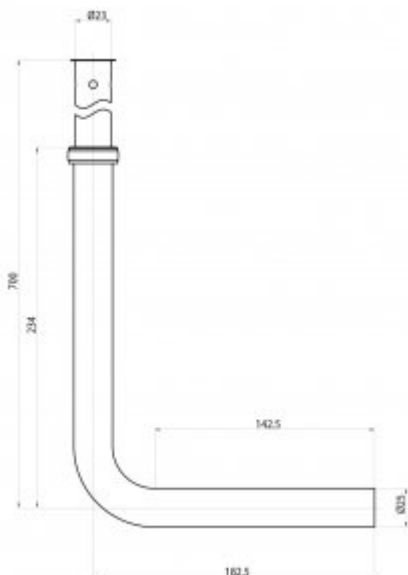

Supply tube 9458

- Made of chrome-plated brass
- High resistance to vandalism due to the highest quality materials
- Exceptional durability and reliability
- Italian product
- Easy assembly
- 15 years manufacturer's warranty excluding consumable parts
- PZH certificate, CE declaration

Destiny	9057 battery
Connection	3/4"
Designed	Vandal resistant - chrome plated brass
Includes	Included : Feed tube

9457 battery feed tube.
Made of chrome-plated brass.
Designed for supplying toilet bowls equipped with surface-mounted connection.
Adjustable height allows you to adjust the inflow to any type of toilet.