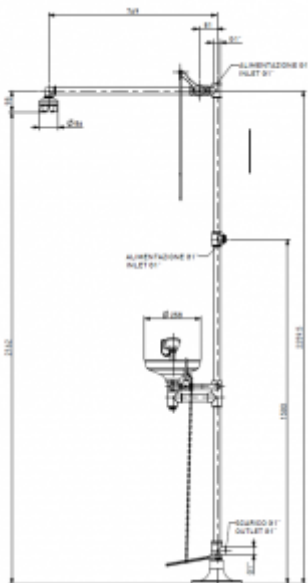

Shower

- Emergency kit consisting of double eyelet
- With ABS plastic bowl
- Bowl operated by side lever or pedal.
- Safety shower activated by a lever.

Connection	Z: 1/2 "W: 1"
Minimum water pressure	2 bars
Design	Epoxy varnish finish
Water flow time	12 l / min