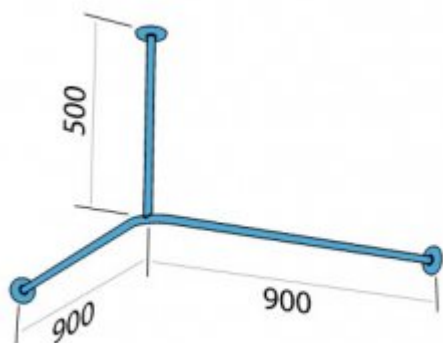

## Shower curtain rod 90 / 90cm UP90

- Mounting kit included
- Silicone pads to eliminate unevenness
- Easy to clean

Material	Carbon steel
Finish	Powder-coated in white
Type of coating	Polyester paint
Coating thickness	120 μ
Dimensions	900x900x500 mm
Tube diameter	Ø 25 mm
The wall thickness	1,5 mm
Maximum load	120 kg
Hole diameter	Ø 6,5 mm
Number of fixing holes	9
Includes	3.5x60 mm screws, 10x60 mm plugs

The shower curtain rod is made of carbon steel tube with a diameter of 25 mm, powder-coated, white enameled, 900 x 900 x 500 mm. This type of shower bar is designed for a shower area and in combination with the PD90 non-threshold shower tray is the optimal solution for people with disabilities.