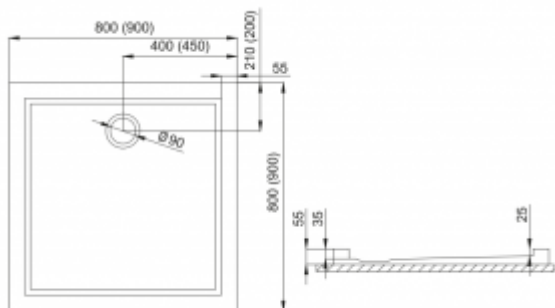

Shower tray PD91

- Greatly facilitates the use of showers for people with disabilities
- Installation in the floor
- Low profile
- Anti-slip coating

Material	Polyester resin
Color	White
Installation	In the floor
Dimensions	900 x 900 x 35 mm

Non-threshold shower trays significantly improve the comfort of using the shower for disabled people in a wheelchair. Installation at the floor level causes trouble-free rolling of the wheels onto the tiles and shower tray threshold. The non-slip surface improves the safety of people using the shower equipped with a no-threshold shower tray.

The minimum height of the shower tray facilitates installation on the floor and does not require deep cramming into the floor. The shower tray is equipped with a wide drain hole thanks to which service activities are reduced to a minimum.