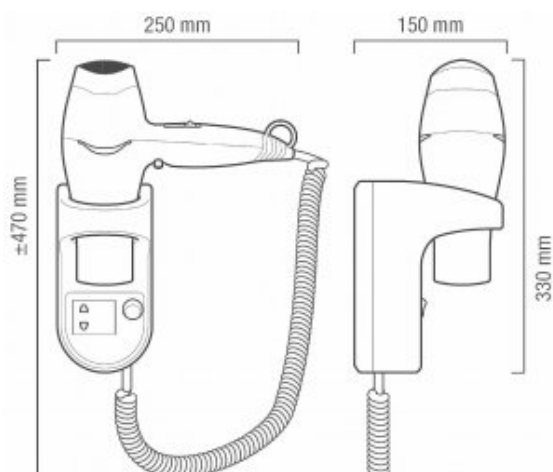

Silver hair dryer with shaver socket R401

- Ripple wire SECURITY heating element
- Air flow control switch: 2 settings
- Air temperature control switch: 3 settings
- 6 air flow/ temperature combinations
- COOL air setting
- Removable filter
- On/Off push button
- **Wall holder** with On/Off safety switch
- Shaver socket 110-120V and 220-240V
- Safety isolating transformer

Assembly type	Wall-Mounted
Finish	White
Temperature settings	6 airflow options
ElectroStop system	No
Air temperature control switch	3 settings
Air flow control switch	2 settings
Shaver socket	110-120V and 220-240V
Power	1600 W

The hotel&HASH39;s EXCEL 1600 Shaver R401 hairdryer with a shaver socket is an elegant and reliable product made in Switzerland. The EXCEL1600 hairdryer is a product designed for wall-mounting with the possibility of connecting a shaver. Excel products are most commonly used in swimming pools, hotels and other public places.