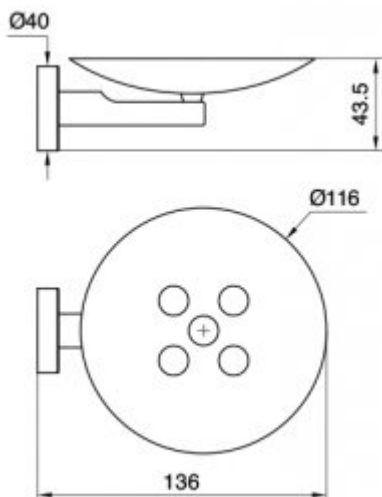

Soap dish B542

- Made of high-class stainless steel
- Easy to clean
- Holes in a soap dish, prevent water accumulation
- Blue, yellow and red
- Vandal-resistant
- Made in EU
- Easy to montage
- CE certificate

destination	cube soap
housing	Stainless steel, 1,2 thick
finishing	blue, yellow and red
material	AISI 304
refill	from multipack
montage	wall
includes	Mounting kit

Wall-mounted soap dish. Made of stainless steel, painted with epoxide paint. Thanks to unique colors, gives a fairy-tale atmosphere to every room. Designed for kindergarten bathrooms.