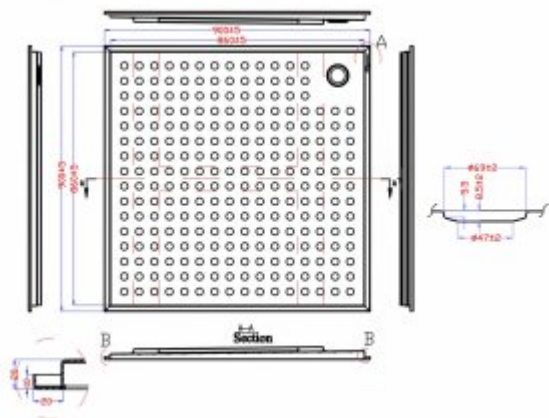

Stainless steel shower tray PDS90

- Made of AISI 304 stainless steel
- Non-slip coating Inox matte finish
- High resistance to mechanical damage
- High resistance to corrosion and rust
- Fall to the drain
- Easy to clean
- Exceptional durability and reliability
- Easy to assemble
- Certificate of the Polish Institute of Hygiene
- CE declaration of conformity
- National Declaration of Performance

Material	Stainless steel 304
Dimensions	900X900X30 mm
Finishing	Inox 304 Matt

The non-threshold, accessible paddling pool for the disabled is a product made of the highest quality AISI 304 stainless steel, which is characterized by high durability, resistance to mechanical damage and insensitivity to rust and corrosion. The top layer of the paddling pool is smooth and has a non-slip surface to prevent accidents. The total dimension of the ramp area is 776x 776mm. Importantly, the PDS90 shower tray is certified by the Polish Institute of Hygiene, CE Declaration of Conformity and the National Declaration of Performance.