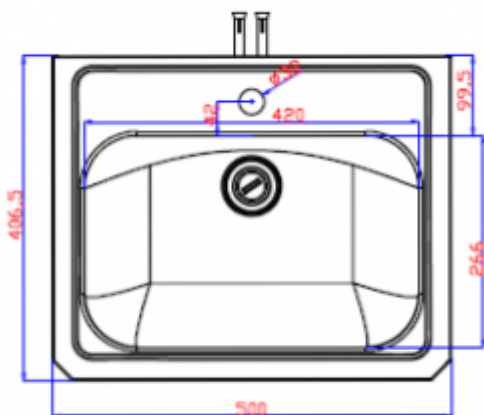

## Stainless steel washbasin SB14

- made of high-class stainless steel ISI 304
- resistant for mechanical damages
- wall mounted
- easy to clean
- easy assembly
- CE certificate

Material	stainless steel AISI 304
Dimensions	500X408X165 mm
Finishing	Satin
Weight	3,5 kg

Stainless steel washbasin, suspended. Has good shape and effective looks. Designed for montage standing sink batteries.