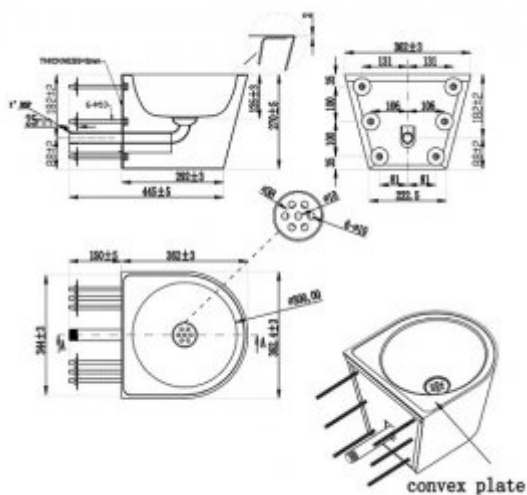

Stainless steel washbasin SB40

- Made of high-class stainless steel AISI 304
- Resistant to mechanical damages
- Wall-mounted
- Available in two finishing options: matt and polished
- Easy to clean
- Durability and reliability
- Easy assembly
- CE certificate

Material	stainless steel 304
Dimensions	510x360x270 mm
Finishing	Matt/ polished
Weight	8 kg

Quadrangular washbasin made of stainless steel. Designed for mounting in facilities exposed to devastation, such as prisons, detention centers, schools or railway stations.