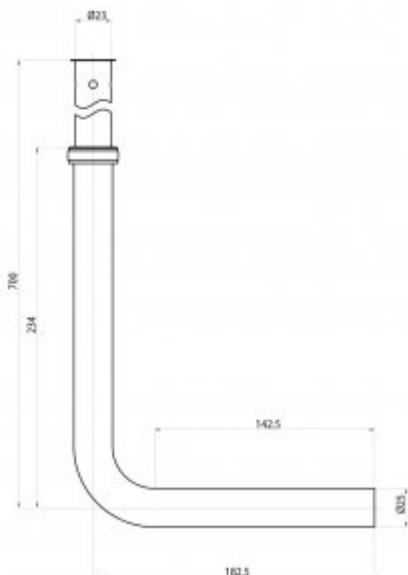

## Supply tube 9458

- Made of chrome-plated brass
- High resistance to vandalism due to the highest quality materials
- Exceptional durability and reliability
- Italian product
- Easy assembly
- 15 years manufacturer's warranty excluding consumable parts
- PZH certificate, CE declaration

Destiny	9057 battery
Connection	3/4"
Designed	Vandal resistant - chrome plated brass
Includes	Included : Feed tube

9457 battery feed tube.  
Made of chrome-plated brass.  
Designed for supplying toilet bowls equipped with surface-mounted connection.  
Adjustable height allows you to adjust the inflow to any type of toilet.