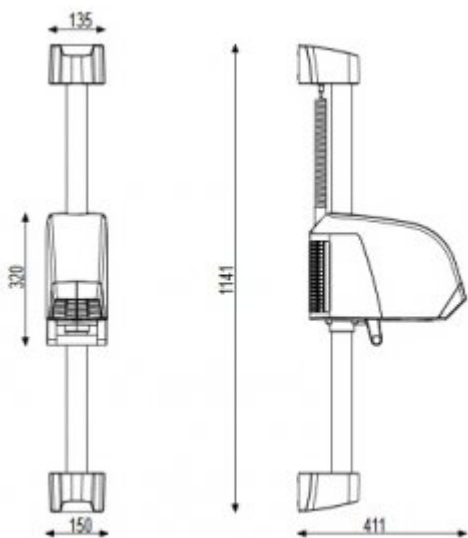

Pool dryer on crane VENTO

- Average volume
- Height adjustment
- Mounting kit included.
- You can order a dryer also in red or blue, please contact our sales department

Material	ABS
Weight	approx. 7 KG
Color	White
Max power	2000W
Total dimension	1141 x 411cm

Pool dryer, on a crane. The guide allows us to adjust its height, in addition, the dryer can be rotated 180 degrees. Very easy to install. Volume 70 DB. Strong ABS plastic housing

POWER: 2000 W