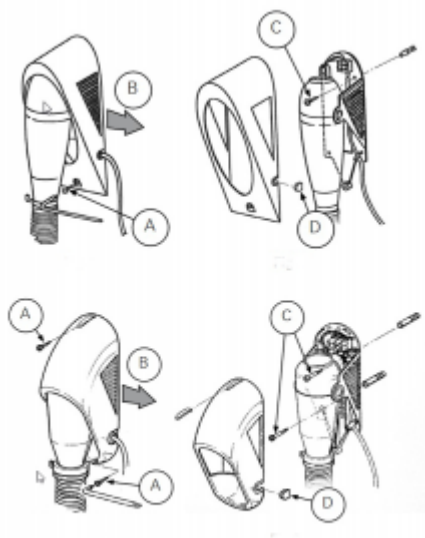

## Swimming pool dryer: R303 elephant R303

- Low volume
- Automatic activation after removing the handset
- Degree of protection: IPX4
- Mounting kit included.

material	ABS
Weight	1,2 KG
color	White
Max power	700W
Class of protection	IPX4

Pool dryer with a hose, elephant type. One of the most common dryers in swimming pools, it owes its popularity to small dimensions. It is possible to fit a dozen or so devices on a small area, and a flexible pipe, an additional advantage is made of a strong plastic, which is ABS.