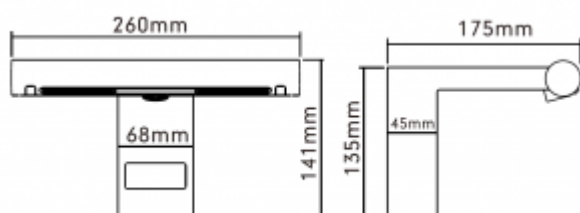

Housing	Brass
Finish	Matt
Action	Photocell
Dimensions	262x141x175 mm
Tension	220 – 240 V, 50/60 Hz
Total power	800 W
Volume level :	75 dB
Blow-out temperature	up to 33 °C
Air flow	95 s/m
Energy class :	IP24