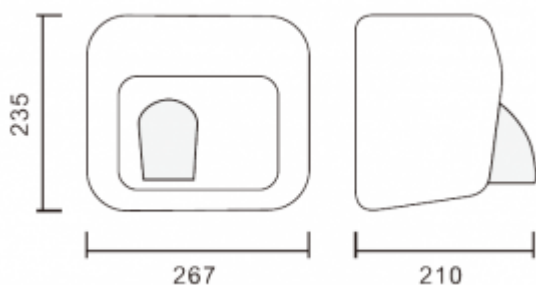

## White hand dryer MBAB

- Stylish design
- Housing of the highest quality, made of ABS plastic
- Cheap and economical in operation
- Environmentally friendly
- Easy and quick disinfection
- The wide and spacious housing makes it easy to dry even very large hands

Housing	Plastic ABS
Finish	White
Action	Photocell
Dimensions	235 x 267 x 210mm
Tension	220 – 240 V, 50/60 Hz
Total power	2300 W
Air flow	108 km/h
Energy class :	IPX1

Professional hand dryer for places with high sterility requirements. Started with a button. Intended for hospitals, medical, and dental treatment rooms. It also works in cosmetics