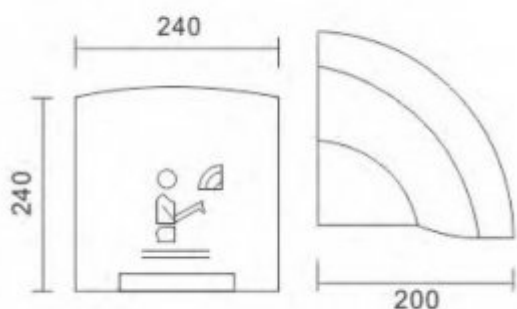

Hand dryer MBBA

- 20-30 seconds of drying hands,
- 1800W power
- Blowing 12m / s
- Automatic action on the photocell.
- IPX1 protection

Housing	ABS material
Finish	White
Action	Photocell
Dimensions	240x240x200 mm
Tension	220 – 240 V, 50 Hz
Total power	1800 W
Air velocity	43,2 km/h
Drying time	20-30 s