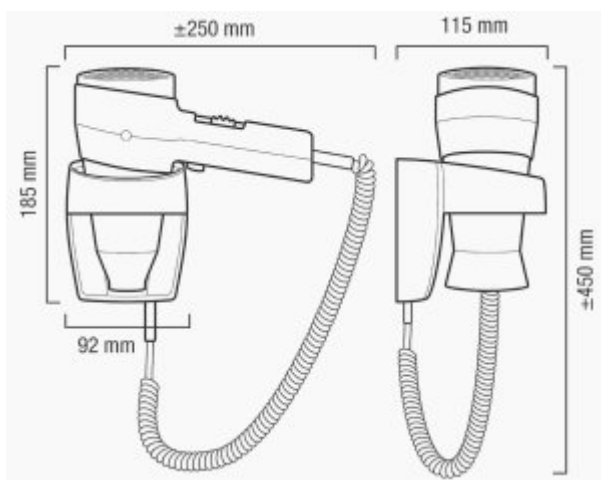

Hair dryer R501+

- Ripple wire SECURITY heating element
- Slide switch: 2 air flow settings, 3 air temperature settings
- COOL air setting
- On/Off push button
- Concentrator nozzle
- Wall holder with On/Off safety switch

Assembly type	Wall-Mounted
Finish	Black
ElectroStop system	No
Slide switch	2 airflow settings, 3 air temperature settings
Power	1600 W

The ACTION SUPER PLUS 1600 BLACK hair dryer is a small and elegant product that is perfect as equipment for hotel bathrooms. The R501+ dryer is made in Switzerland and is suitable for wall mounting.