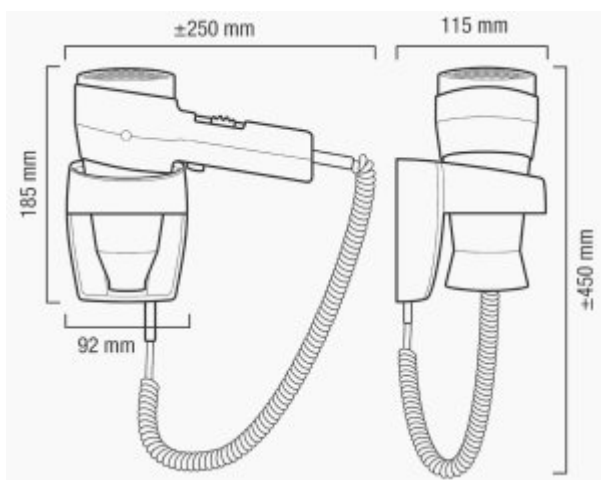

## Hair dryer R501

- Ripple wire SECURITY heating element
- Slide switch: 2 airflow settings, 3 air temperature settings
- COOL air setting
- On/Off push button
- Concentrator nozzle
- Wall holder with On/Off safety switch

Assembly type	Wall-Mounted
Finish	Black
ElectroStop system	No
Slide switch	2 airflow settings, 3 air temperature settings
Power	1200 W

The ACTION SUPER PLUS 1200 BLACK hair dryer is a small and elegant product that is perfect as equipment for hotel bathrooms. The R501 dryer is made in Switzerland and is suitable for wall mounting.