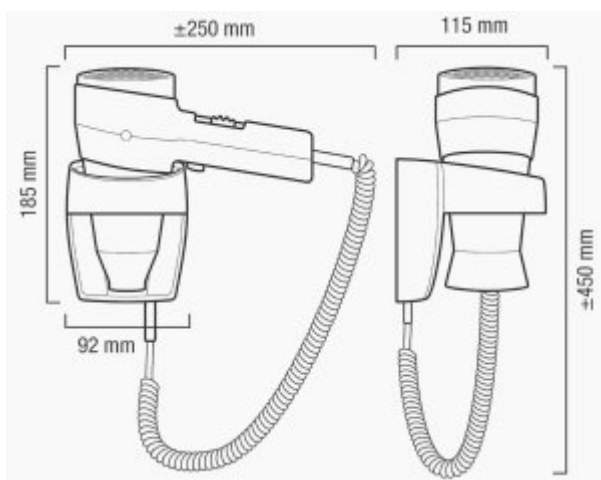

## Hair dryer R502

- Ripple wire SECURITY heating element
- Slide switch: 2 air flow settings, 3 air temperature settings
- COOL air setting
- On/Off push button
- Concentrator nozzle
- Wall holder with On/Off safety switch

Assembly type	Wall-Mounted
Finish	White
ElectroStop system	No
Slide switch	2 airflow settings, 3 air temperature settings
Power	1200 W

The ACTION SUPER PLUS 1200 WHITE hairdryer is a small and elegant product that is perfect as equipment for hotel bathrooms. The R502 hairdryer is made in Switzerland and is suitable for wall mounting.