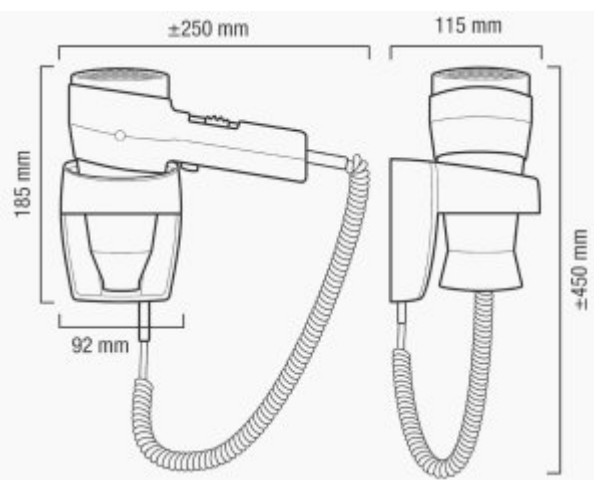

Hair dryer R502+

- Ripple wire SECURITY heating element
- Slide switch: 2 air flow settings, 3 air temperature settings
- COOL air setting
- On/Off push button
- Concentrator nozzle
- Wall holder with On/Off safety switch

Assembly type	Wall-Mounted
Finish	White
ElectroStop system	No
Slide switch	2 airflow settings, 3 air temperature settings
Power	1600 W

The ACTION SUPER PLUS 1600 WHITE hair dryer is a small and elegant product that is perfect as equipment for hotel bathrooms. The R502+ dryer is made in Switzerland and is suitable for wall mounting. What's more, each R502+ dryer has triple protection:

- Auto-reset switch-off thermostat to prevent overheating
- Security on/off "Push" button to prevent unguarded operation
- Safety on/off switch of the wall holder to stop operation if needed