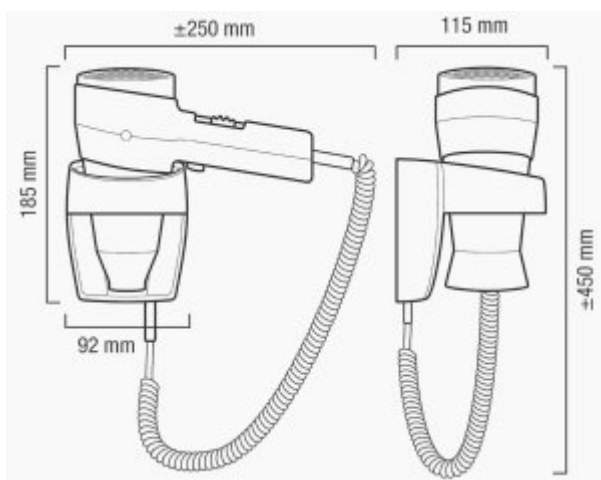

Hair dryer R502MAX

- Ripple wire SECURITY heating element
- Slide switch: 2 airflow settings, 3 air temperature settings
- COOL air setting
- On/Off push button
- Concentrator nozzle
- Wall holder with On/Off safety switch

Assembly type	Wall-Mounted
Finish	White
ElectroStop system	No
Slide switch	2 airflow settings, 3 air temperature settings
Power	1800 W

The ACTION SUPER PLUS 1800 hairdryer is a small and elegant product that is perfect as equipment for hotel bathrooms. The R502MAX dryer is made in Switzerland and is suitable for wall mounting.