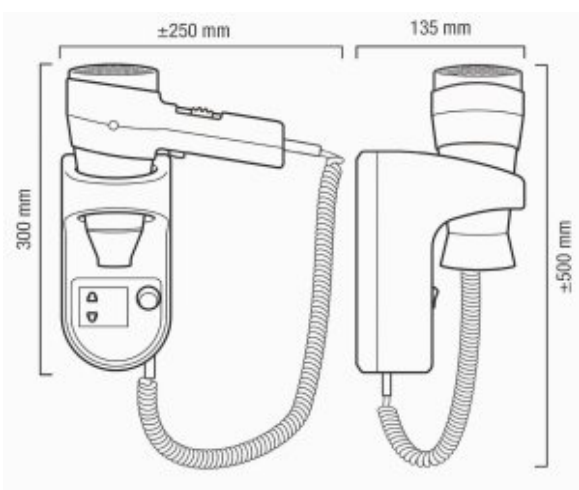

Hair dryer R511

- Ripple wire SECURITY heating element
- Slide switch: 2 air flow settings, 3 air temperature settings
- COOL air setting
- On/Off push button
- Concentrator nozzle
- Wall holder with On/Off safety switch
- Shaver socket 110-120V and 220-240V
- Safety isolating transformer

Assembly type	Wall-Mounted
Finish	Silver
ElectroStop system	No
Air temperature control switch	3 settings
Air flow control switch	2 settings
Shaver socket	110-120V and 220-240V
Power	1600 W

ACTION SUPER PLUS 1600 SHAVER SILVER R511 hairdryer with shaver socket is an elegant finish to any hotel room. The body is made of silver and chrome elements.