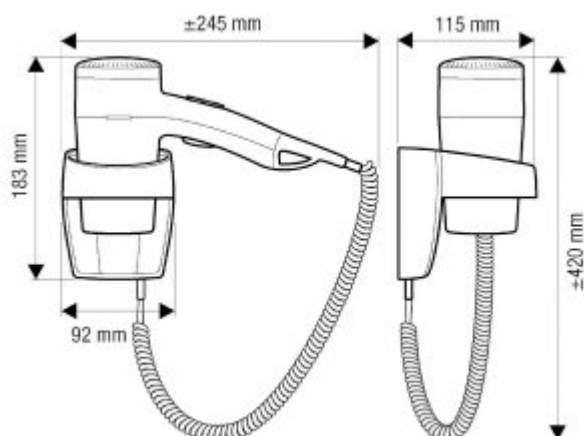

## Hair dryer R601

- On / off button
- Safety transformer
- Automatic safety switch On / Off
- Handle safety switch
- Heating spiral protection

Hotel hair dryer with shaver socket, an elegant and reliable product made in Switzerland  
**1100 watts**