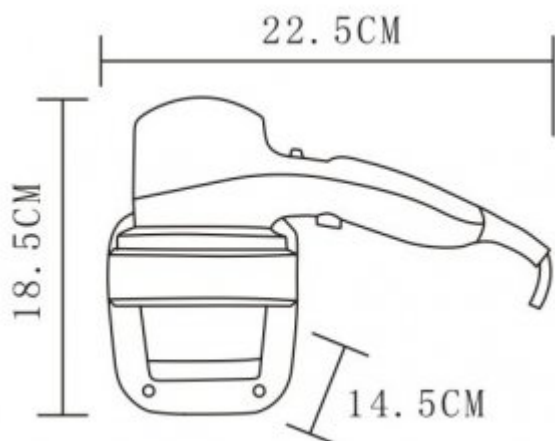

Hair dryer R602

1800 W

Airflow control switch: 2 settings
Air temperature control switch: 3 settings
On / off button
Safety transformer
Automatic safety switch On / Off
Handle safety switch

Hotel hair dryer