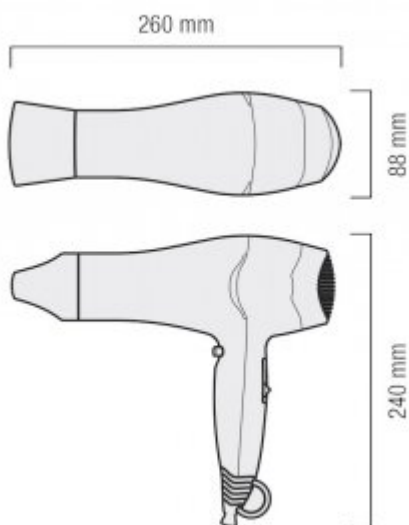

## White hairdryer R910

- Ripple wire SECURITY heating element
- On/Off push button
- 6 air flow/temperature combinations incl. COOL air setting
- Removable filter
- Concentrator nozzle
- Spiral cable

Finish	White
Temperature settings	6 airflow options
ElectroStop system	No
Power	1600 W

The EXCEL 1600 R910 hotel hair dryer is an elegant and reliable product made in Switzerland. The offered dryer is sold without a holder. It can be used in hotels and other public places. In addition, each EXCEL 1600 R910 dryer has double protection: