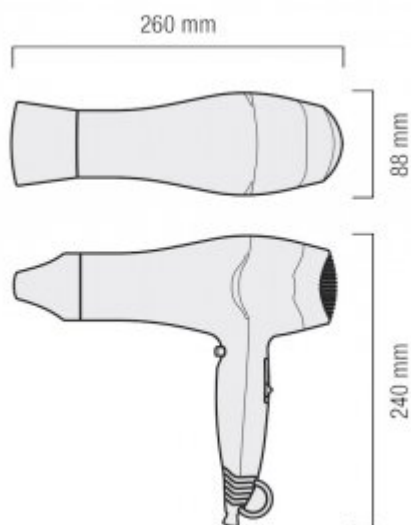

White hairdryer R912A

- Security thermal cutoff
- Ripple wire SECURITY heating element
- 6 air flow/temperature combinations
- COOL air button
- Concentrator nozzle
- Removable filter
- Weight without cable 360 g

Finish	Black
Temperature settings	6 airflow options
ElectroStop system	No
Power	1800 W

The hotel&HASH39;s EXCEL 1800 TF dryer is an efficient and handy device with a classic finish. The offered dryer has a low weight - the weight without a cable is 360 g - thanks to which it can be safely used by children. In addition, the R912A dryer uses thermal protection - a heating element with a SECURITY line.