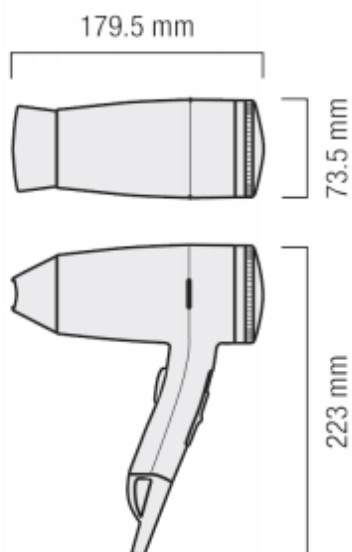

Hair dryer R931

- Ripple wire SECURITY heating element
- Slide switch: 2 airflow settings, 3 air temperature settings
- COOL air setting
- On/Off push button
- Concentrator nozzle
- Wall holder with On/Off safety switch Standard European socket 16A

Finish	White
ElectroStop system	No
Air temperature control switch	3 settings
Air flow control switch	2 settings
Power	1200 W

The hotel hair dryer PREMIUM SMART 1200 SOCKET is a product suitable for drying hair and body. PREMIUM SMART 1200 SOCKET is a series that is used in swimming pools, hotels and other places of public use.