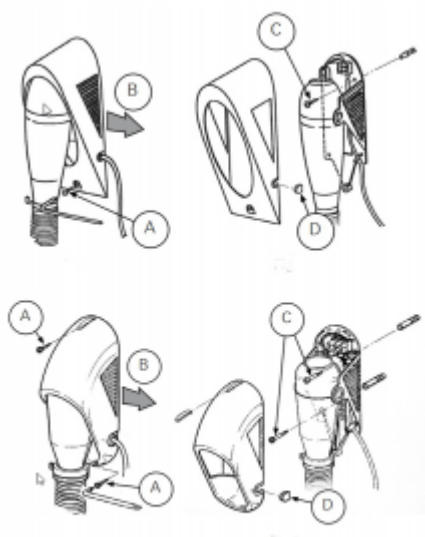

Swimming pool dryer: R303 elephant R303

- Low volume
- Automatic activation after removing the handset
- Degree of protection: IPX4
- Mounting kit included.

material	ABS
Weight	1,2 KG
color	White
Max power	700W
Class of protection	IPX4

Pool dryer with a hose, elephant type. One of the most common dryers in swimming pools, it owes its popularity to small dimensions. It is possible to fit a dozen or so devices on a small area, and a flexible pipe, an additional advantage is made of a strong plastic, which is ABS.