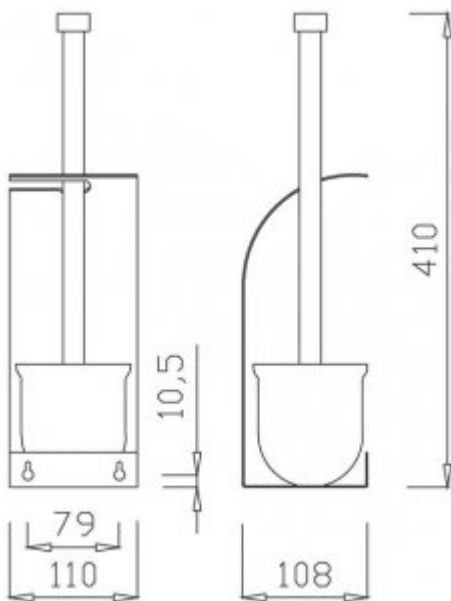

Toilet brush C7703S

- high quality
- lightweight construction
- elegant design

Housing	Stainless steel
Finsh	Matt
Material	AISI 430
Cover	Yes, with an integrated brush
Dimensions	410 x 110 x 108 mm
Assembly	Wall mounted or to be placed on the floor
Includes	Mounting kit included

Toilet brush made of stainless steel. Matte finish. Can be hung on the wall or placed on the floor. Modern design. Brush container made of stainless steel, glass insert.