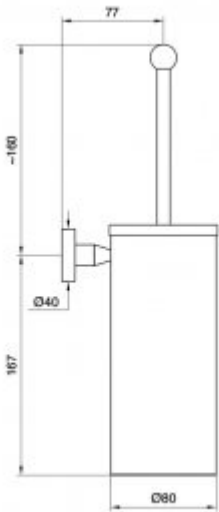

Toilet brush B550

- Made of high-class stainless steel
- Covered with epoxide paint in children-friendly colors
- Vandal-resistant
- Durability and reliability
- Produced in EU
- Easy to use
- Easy to montage
- CE certificate

volume	125 ml
housing	Stainless steel, 1,2 thick
finishing	blue, yellow and red
material	AISI 304
montage	wall
includes	Mounting kit

Toilet brush. Made of stainless steel, painted with epoxide paint. A combination of blue, yellow and red makes the room look friendly for the youngest users. Designed for children's bathroom.