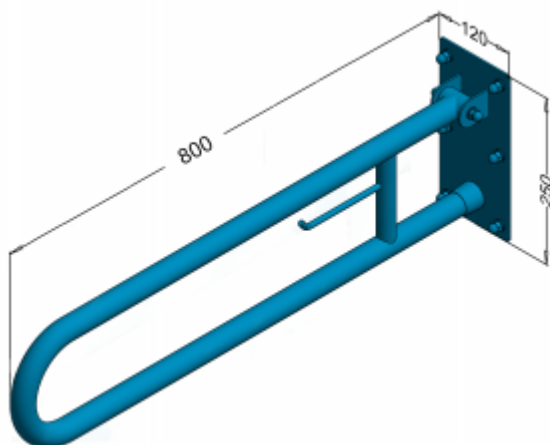

Tilting disabled handrail with space for 80cm PSP 680P

- Stainless steel cap nuts
- Corrosion-resistant
- Mounting kit included
- Easy to clean

| | |
|-------------------------|--|
| Material | AISI 304 stainless steel |
| finish | Gloss |
| Handrail type | Tilting, arched, wall-mounted with space for a spare roll of paper |
| Handrail length | 850 mm |
| Tube diameter | Ø 32 mm |
| The wall thickness : | 1,5 mm |
| Maximum capacity | 160 kg |
| Hole diameter | Ø 12 mm |
| Number of fixing holes: | 6 |
| Includes | 8x100 mm screws, 12x100 mm plugs |

Tilting arch handrail with a place for toilet paper for disabled people, length 850 mm, general-purpose, made of polished stainless steel tube or matte 32 mm diameter. We use this type of handrail in the wc area.