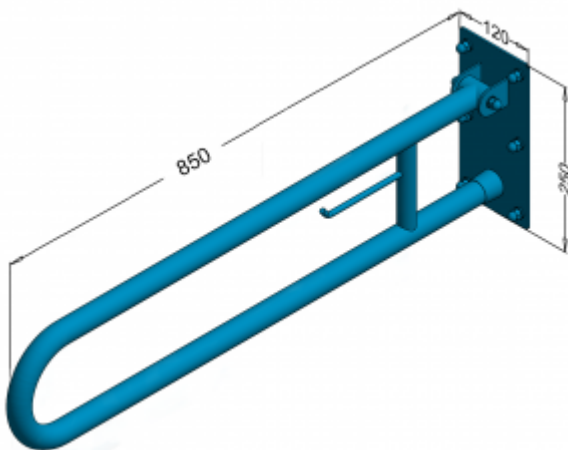

Tilting disabled handrail with space for 85cm PSP 685P

- Stainless steel cap nuts
- Corrosion-resistant
- Mounting kit included
- Easy to clean

Material	AISI 304 stainless steel
finish	Gloss
Handrail type	Tilting, arched, wall-mounted with space for a spare roll of paper
Handrail length	850 mm
Tube diameter	Ø 32 mm
The wall thickness :	1,5 mm
Maximum capacity	160 kg
Hole diameter	Ø 12 mm
Number of fixing holes:	6
Includes	8x100 mm screws, 12x100 mm plugs

Tilting arch handrail with a place for toilet paper for disabled people, length 850 mm, general-purpose, made of polished stainless steel tube or matte 32 mm diameter. We use this type of handrail in the wc area.