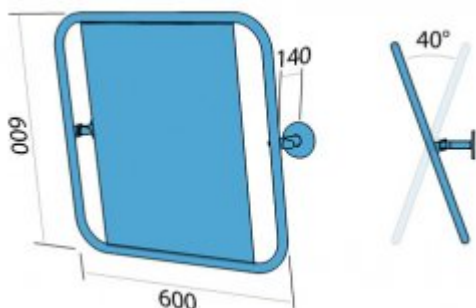

Tilting mirror with handle in full frame 60/60 CM PSM 800R/ PSP 800R

- Masking rosettes with a click system
- Corrosion resistant
- Mounting kit included
- Easy to clean

Material	AISI 304 stainless steel
finish	Gloss
Handrail type	Tilting mirror in full frame
Handrail length	600x600mm
Tube diameter	Ø 25 mm
The wall thickness :	1,5 mm
Maximum capacity	120 kg
Hole diameter	Ø 8 mm
Number of fixing holes:	6
Includes	6x65 mm screws, 8x65 mm plugs

Tilting mirror in full frame for people with disabilities, 600x600 long, general purpose, made of polished or matt stainless steel fi 25 tube diameter. We use this type of mirror in the wash basin. Equipped with masking rosettes with a snap-in system, which allows the masking rosette to be mounted without the use of mounting glue.