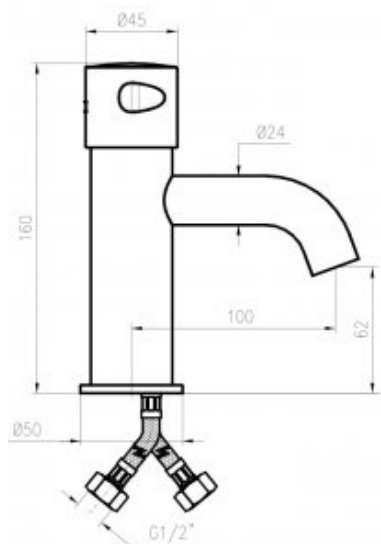

Time battery 8112

- Manual mixer in the button
- The body is made of chrome-plated brass
- High resistance to vandalism due to the highest quality materials
- Exceptional durability and reliability
- The product is entirely made in the European Union
- Simple operation
- Easy assembly
- PZH certificate, CE declaration

Option	No mixer
Connector	1/2"
Mixer	None
Design	Vandal resistant - chrome plated brass
Water time flow	Standard ~ 15 seconds
Start	By means of the button
Water pressure reductor	up to 6l / min.
Spout	Equipped with vandal resistant aerator
Contains	Battery, mounting kit for the washbasin