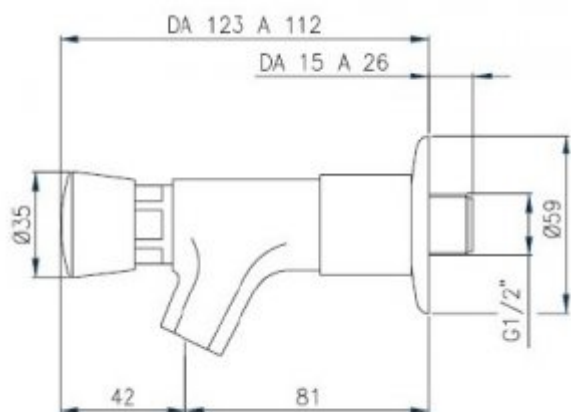

Connector	1/2"
Mixer	Timed, self-closing
Design	Chrome-plated brass
Water time flow	Adjustable from 8 - 12 seconds ± 1 second
Water pressure	Min 0.5 bar - Max 6 bar
Water pressure reductor	up to 20 l / min.
Water temperature	5-70° C
Economical	Yes
Warranty	15 years

Self-closing wall-mounted timer tap with one 1/2" connection for cold or mixed water. Used in rooms equipped with premixed water supply. The faucet is equipped with a lever for easy operation, e. g. for the disabled or for children. Moreover, the mixer is made of brass covered with chrome and has a 15-year warranty.