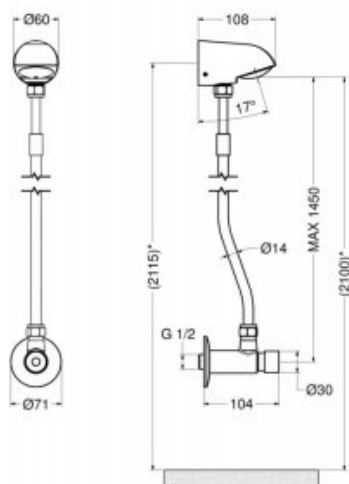

Time battery 9004F

- The body is made of chrome-plated brass
- Exceptional durability and reliability
- Simple operation
- Easy assembly
- Push-button control
- Self-closing time 15 secs at 3 bars (not adjustable)
- Chromed connection tube Ø 14 mm
- Self-closing time 15 secs at 3 bars (not adjustable)

Option	For cold or mixed water
Connector	1/2"
Design	Chrome-plated brass
Water time flow	Standard from 30 to 50 seconds ± 1 second
Start	By means of the button
Water pressure reductor	up to 8l / min.
Spout	Fixed wall mounted

Self-closing shower set with a fixed spout mounted to the wall. The supply pipe has a diameter of 14 mm and, what is important, the mounting is fitted to wall mounting. The shower set has one 1/2" connection for cold or mixed water, with a standard water flow time of about 30-50 seconds ± 1 second. The flow system is enriched with a safety device that automatically shuts off the water flow after 15 seconds (at a pressure of 3 bar).