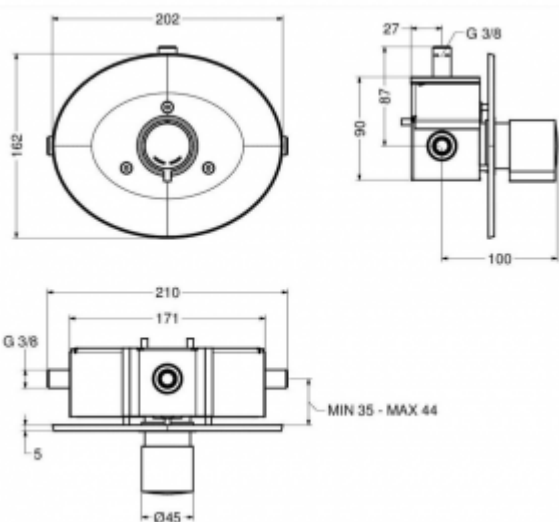

## Time battery 9010MIX

- Manual mixer with button adjustment
- Large plastic rosette
- The body is made of chrome-plated brass
- High resistance to vandalism due to the highest quality materials
- Exceptional durability and reliability
- The product is entirely made in the European Union
- Simple operation
- Easy assembly
- PZH certificate, CE declaration

Option	With mixer
Connector	2x 1/2"
Mixer	manual mixer in a button
Design	Vandal resistant - chrome plated brass
Water time flow	Standard ~ 15 seconds
Start	By means of the button
Water pressure reductor	up to 6l / min.
Spout	Lack
Contains	Battery, mounting kit, masking rosette, check valves

The self-closing flush-mounted mixer with 3/8 &HASH39;connections for cold and hot water is a product that was made of chrome-plated brass and that is adapted for wall mounting for shower cabins. The self-closing cartridge is activated by a button located in the central part of the mixer.

Mixer 9010MIX is available in two mounting variants:

- mixer only without mounting box - ID 9010MIX
- mixer with an attached mounting box - ID 9010MIX BOX