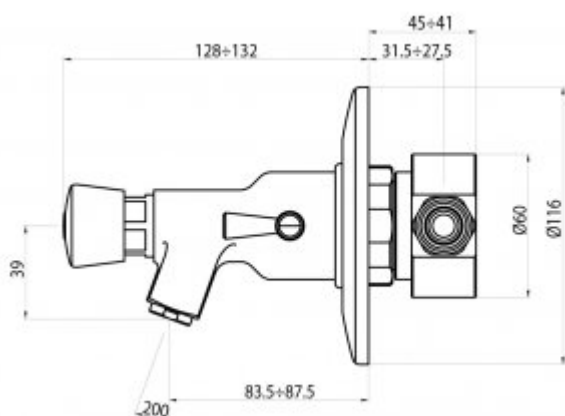

Time battery 9083

- Manual mixer in the form of a lever located on the side of the battery.
- The body is made of chrome-plated brass
- Water flow time adjustment
- Water pressure reduction
- High resistance to vandalism due to the highest quality materials
- Exceptional durability and reliability
- The product is entirely made in the European Union
- Simple operation
- Easy assembly
- 15 years manufacturer's warranty excluding consumable parts
- PZH certificate, CE declaration

Option	With mixer
Connector	2x 1/2"
Mixer	Manual
Design	Vandal resistant - chrome plated brass
Water time flow	adjustable from 8-12 seconds \pm 1 sekunda second
Start	By means of the button
Water pressure reductor	up to 6l / min.
Spout	Equipped with an aerator
Contains	Battery, mounting kit, non-return valves, masking rosette

Washbasin timer with a manual mixer in the form of a lever located on the side of the faucet, which makes temperature regulation easy and more under control.