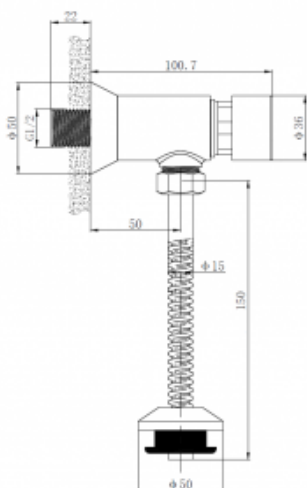

Time set 9141

- Body made of brass
- Exceptional durability and reliability
- Simple operation
- Easy assembly

Option	For cold water
Connector	1/2"
Mixer	None
Water time flow	7 seconds \pm 3 seconds
Start	By the button
Water Temperature	5-75°C
Operating pressure	Min 1 bar - Max 6 bar

A urinal set is a functional product that is made of durable brass covered with a chrome layer. The offered set has one connection 1/2" for cold or mixed water. The set can be started by press the button that is located in the central part of the device. Possible water flows time is 7 seconds +/- 3, with pressure 0.5 - 6 bar range. The offered set is perfect for public places such as swimming pools, saunas, shopping malls, offices, hotels, etc.