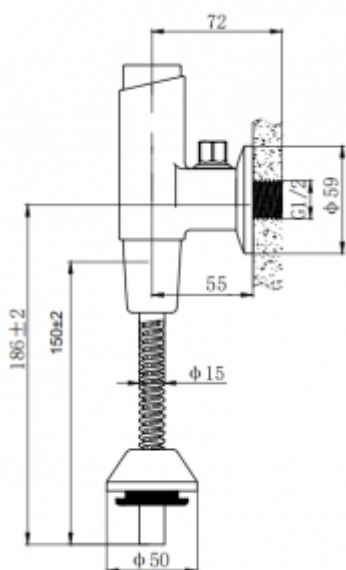

Time set 9142

- Body made of brass
- Exceptional durability and reliability
- Simple operation
- Easy assembly

Option	For cold water
Connector	1/2"
Mixer	None
Water time flow	7 seconds \pm 3 seconds
Start	By the button
Water Temperature	5-75°C
Operating pressure	Min 1 bar - Max 6 bar

A urinal set is a functional product that is made of durable brass covered with a chrome layer. The offered set has one connection 1/2"; for cold or mixed water. The set can be started by press the button. Possible water flows time is 7 seconds \pm 3, with pressure 0.5 - 6 bar range. The offered set is perfect for public places such as swimming pools, saunas, shopping malls, offices, hotels, etc.