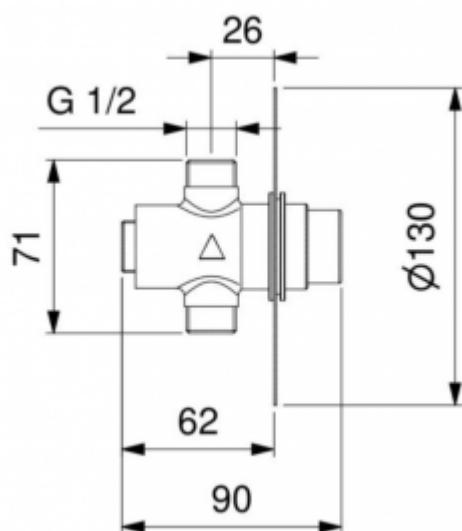

time valve 9005PINOX

- The body with the masking rosette made of chrome-plated brass
 - Water pressure reduction
 - High resistance to vandalism due to the highest quality materials
 - Exceptional durability and reliability
 - Italian product
 - Simple operation
 - Easy assembly
 - 15 years manufacturer's warranty excluding consumable parts
 - PZH certificate, CE declaration
- * the manufacturer recommends using the assembly box with the symbol 9905

Option	For cold water
Connector	1/2"
Mixer	None
Design	Vandal resistant - chrome plated brass
Water time flow	Standard from 4 to 6 seconds ± second
Start	By means of the button
Water pressure reductor	up to 6l / min.
Contains	Valve, mounting kit, masking rosette

Flush-mounted urinal time valve. Designed for flush mounting, making it fully resistant to vandalism. Used for flush-mounted urinals.