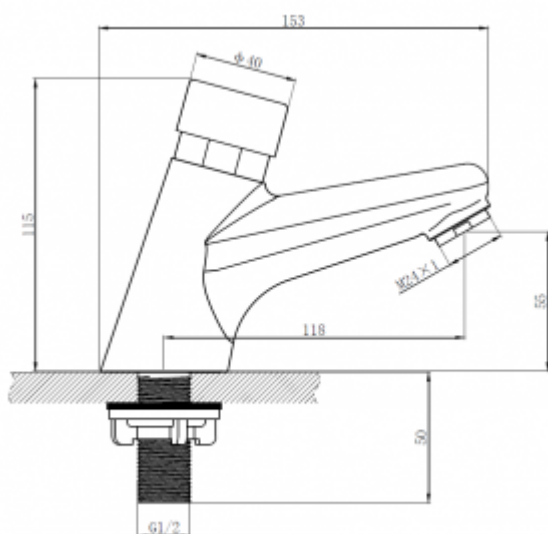

Timed basin faucet TEMPOR on mixed water 9102S

- The body is made of chrome-plated brass
- Two variants: 9102S with a SOFT-PRESS head, 9102S/M with a SOFT-PRESS head and mixer
- High resistance to vandalism
- Classic pattern
- Exceptional durability and reliability
- Simple operation
- Easy to assemble
- Certificate of the Polish Institute of Hygiene
- CE declaration of conformity
- National Declaration of Performance

Option	For cold or mixed water
Connector	G1/2
Mixer	Underbasin mixer - only with 9102S/M
Design	Chrome-plated brass
Water time flow	Adjustable 7 seconds \pm 3 second
Start	By means of the button
Water temperature	0-50°C
Water pressure	Min 1 bar - Max 6 bar
Contains	Battery, mounting kit for the washbasin, filter

Washbasin time tap with one G1/2 connection, for cold or mixed water. The faucet body is made of brass covered with a chrome layer. There is an aerator in the spout. A single flow of water during start-up lasts 7 seconds \pm 3 seconds. The working water pressure is from 1 to 6 bar. The water temperature range can be 0 - 50 °C. The offered 9102S tap is available in two variants: