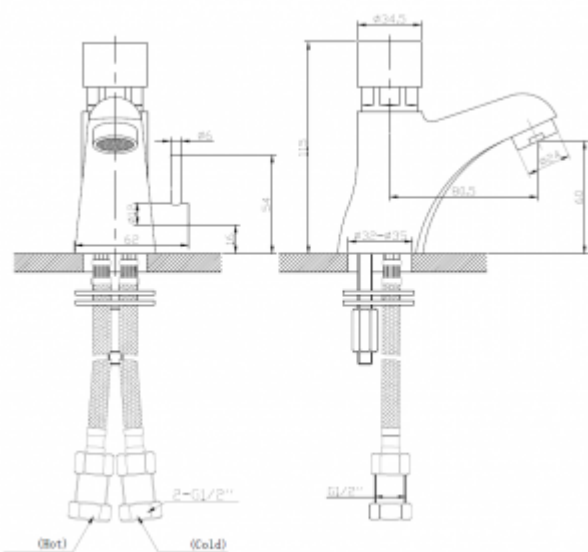

Timed basin faucet TEMPOR with mixer 9107

- The body is made of chrome-plated brass
- High resistance to vandalism
- Compact size
- Exceptional durability and reliability
- Simple operation
- Easy to assemble
- Certificate of the Polish Institute of Hygiene
- CE declaration of conformity
- National Declaration of Performance

Option	For cold and hot water
Connector	2x G1/2
Mixer	Built-in, operated by lever
Design	Chrome-plated brass
Water time flow	Adjustable 7 seconds \pm 3 second
Start	By means of the button
Water temperature	0-65°C
Water pressure	Min 1 bar - Max 6 bar
Contains	Battery, mounting kit for the washbasin

The washbasin tap with a built-in water mixer is with two flexible connections G1 / 2. The faucet body is made of corrosion-resistant chrome-plated brass. A single flow of water during start-up lasts 7 seconds \pm 3 seconds. The working water pressure can be from 1 to 6 bar. The water temperature range is 0 - 50 °C. The tap has a built-in aerator. In addition, check valves and strainers are included in the set.