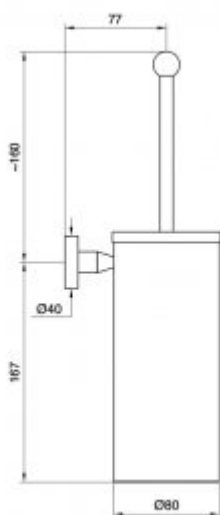

## Toilet brush B550

- Made of high-class stainless steel
- Covered with epoxide paint in children-friendly colors
- Vandal-resistant
- Durability and reliability
- Produced in EU
- Easy to use
- Easy to montage
- CE certificate

volume	125 ml
housing	Stainless steel, 1,2 thick
finishing	blue, yellow and red
material	AISI 304
montage	wall
includes	Mounting kit

Toilet brush. Made of stainless steel, painted with epoxide paint. A combination of blue, yellow and red makes the room look friendly for the youngest users. Designed for children's bathroom.