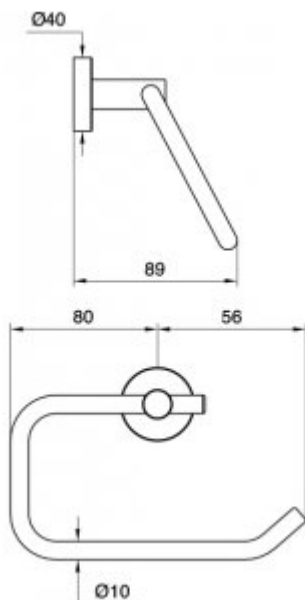

Toilet paper holder B545

- Made of high-class stainless steel
- Covered with epoxide paint in children-friendly colors
- Vandal-resistant
- Durability and reliability
- Produced in EU
- Easy to use
- Easy to montage
- CE certificate

intended use	toilet paper
housing	Stainless steel, 1,2 thick
finishing	blue, yellow, and red
material	AISI 304
montage	wall
includes	Mounting kit

Toilet paper holder. Made of high-class stainless steel. Thanks to colors and material, dispenser is not only children-friendly but also durable.